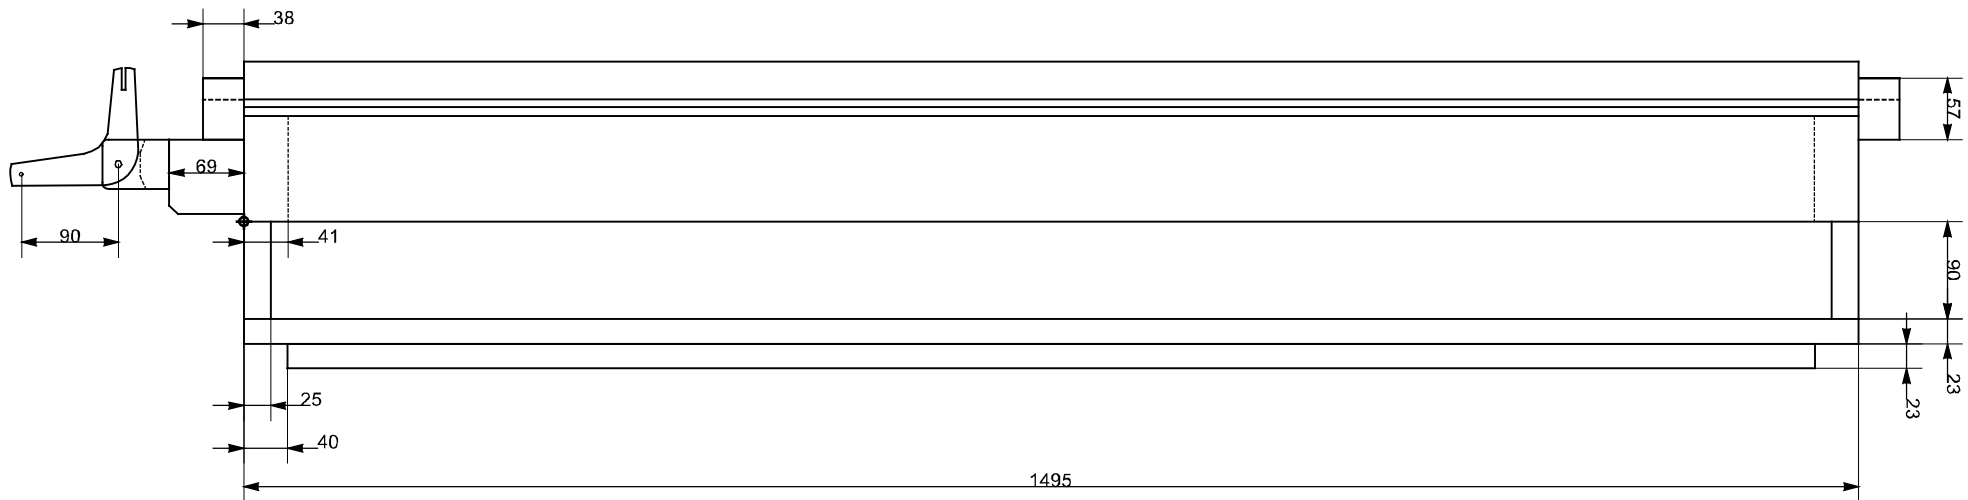

PERPIGNAN St Mathieu	Sommier Récit
	Vue de coté et face
	Ech : 1/7
	17/08/2007
Laurent PLET	Facteur d'orgues