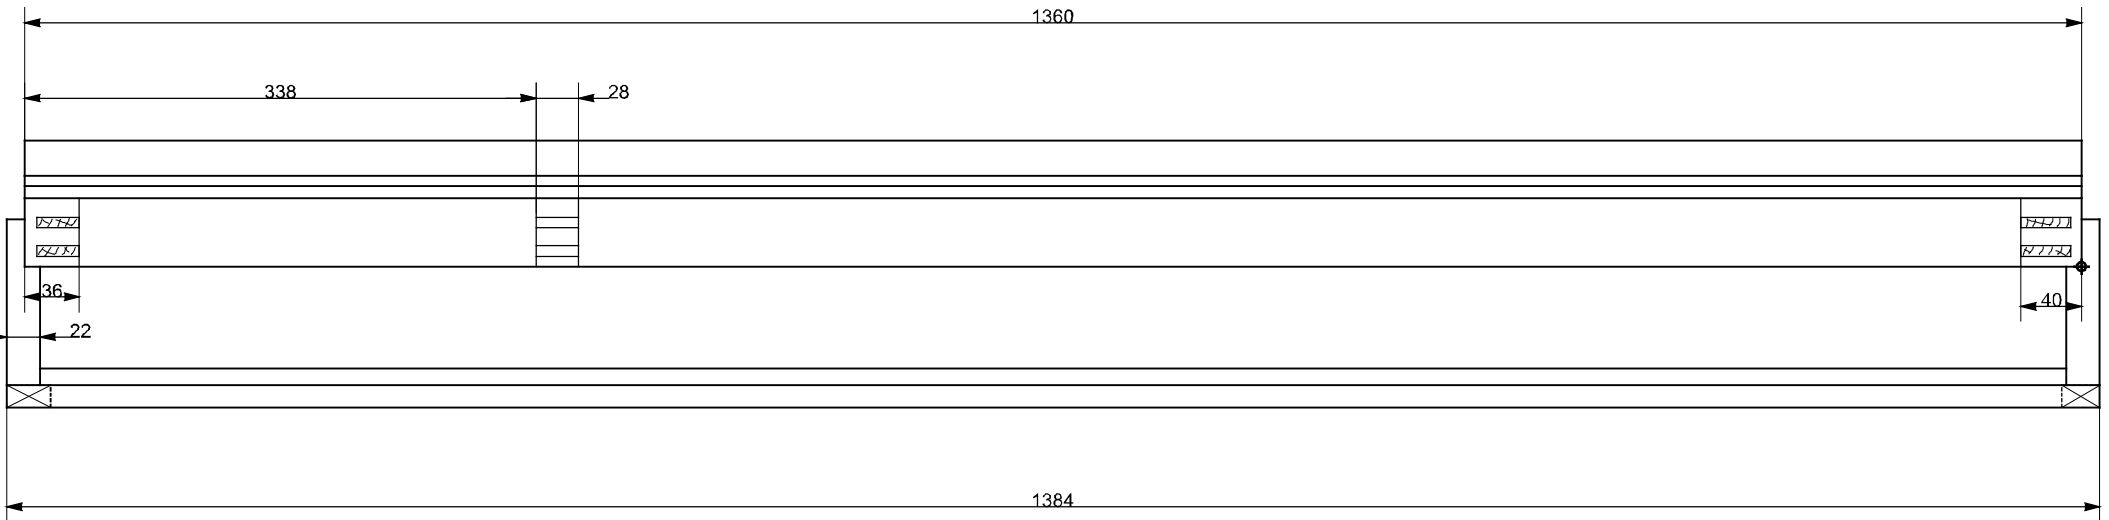

PERPIGNAN St Mathieu	Sommier Positif
	Vue de coté et face
	Ech : 1/5
	17/08/2007
Laurent PLET	Facteur d'orgues