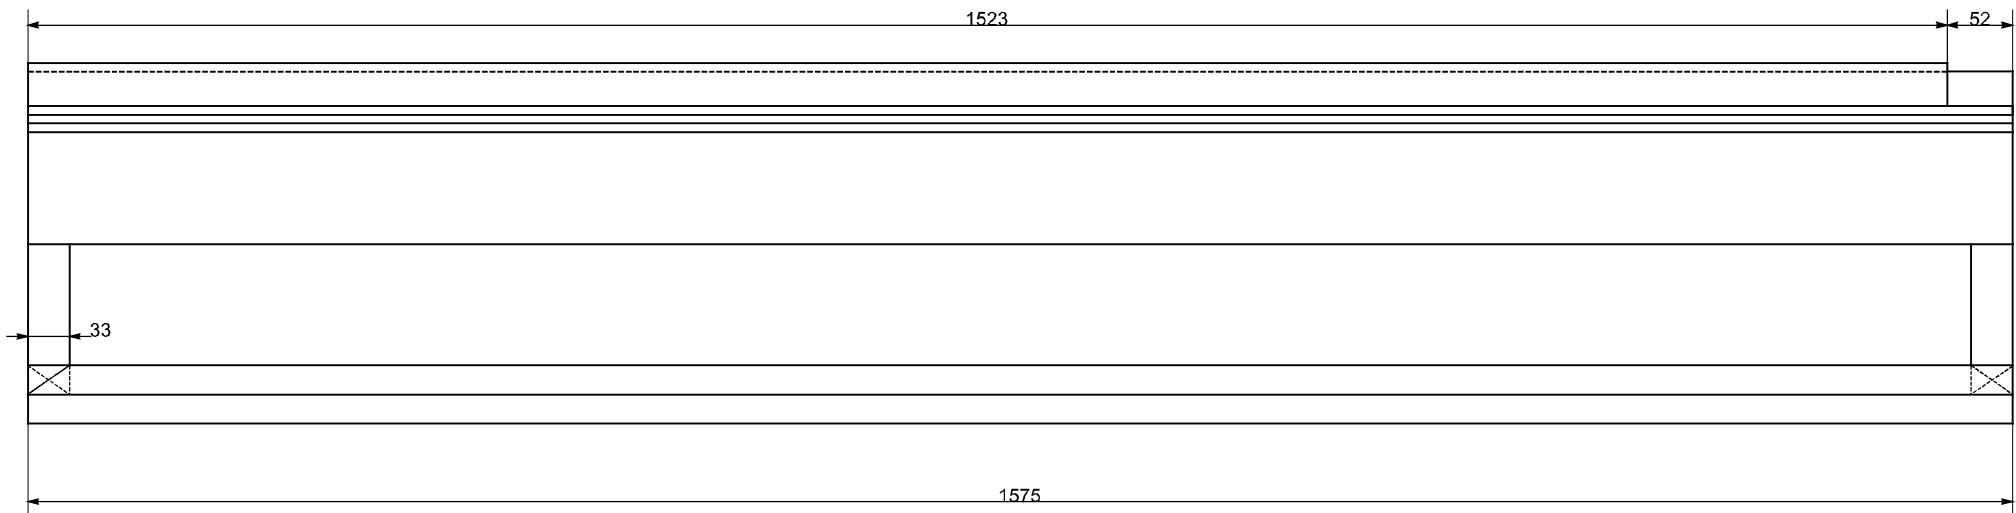

PERPIGNAN St Mathieu	Sommier Pédale #
	Vue de coté et face
	Ech : 1/6
	21/08/2007
Laurent PLET	Facteur d'orgues