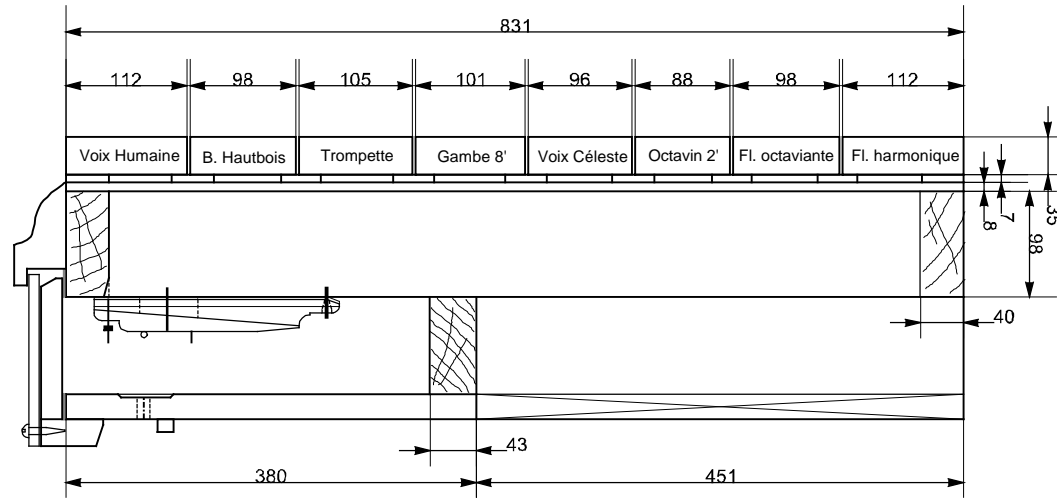

PERPIGNAN St Mathieu	Sommier Récit
	Vue de coté et face
	Ech : 1/7
	17/08/2007
Laurent PLET	Facteur d'orgues