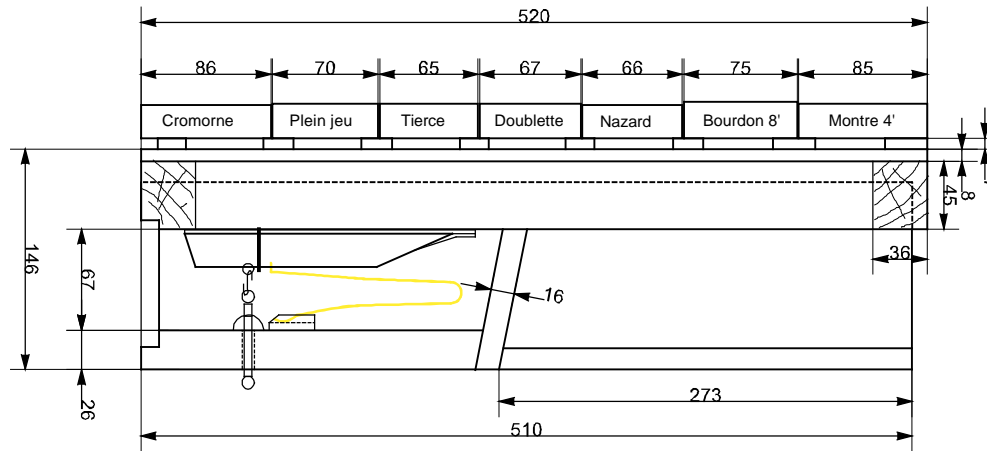

PERPIGNAN St Mathieu	Sommier Positif
	Vue de coté et face
	Ech : 1/5
	17/08/2007
Laurent PLET	Facteur d'orgues