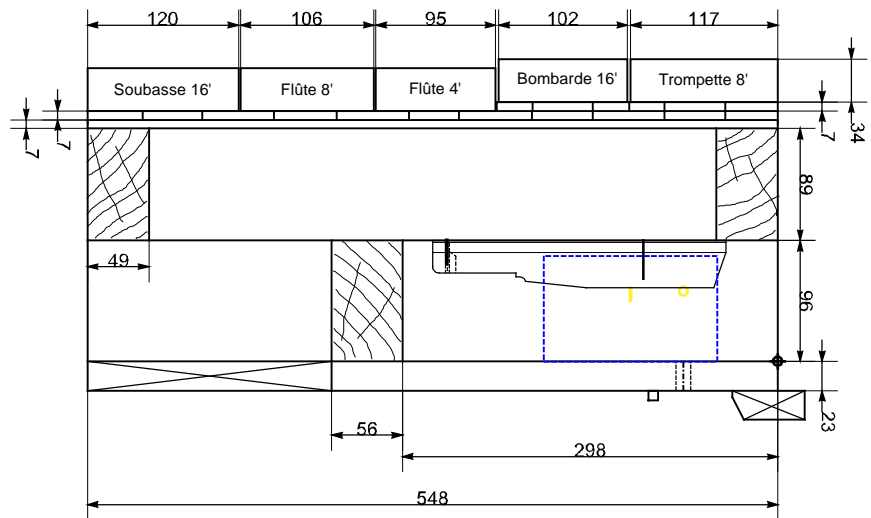

PERPIGNAN St Mathieu	Sommier Pédale #
	Vue de coté et face
	Ech : 1/6
	21/08/2007
Laurent PLET	Facteur d'orgues